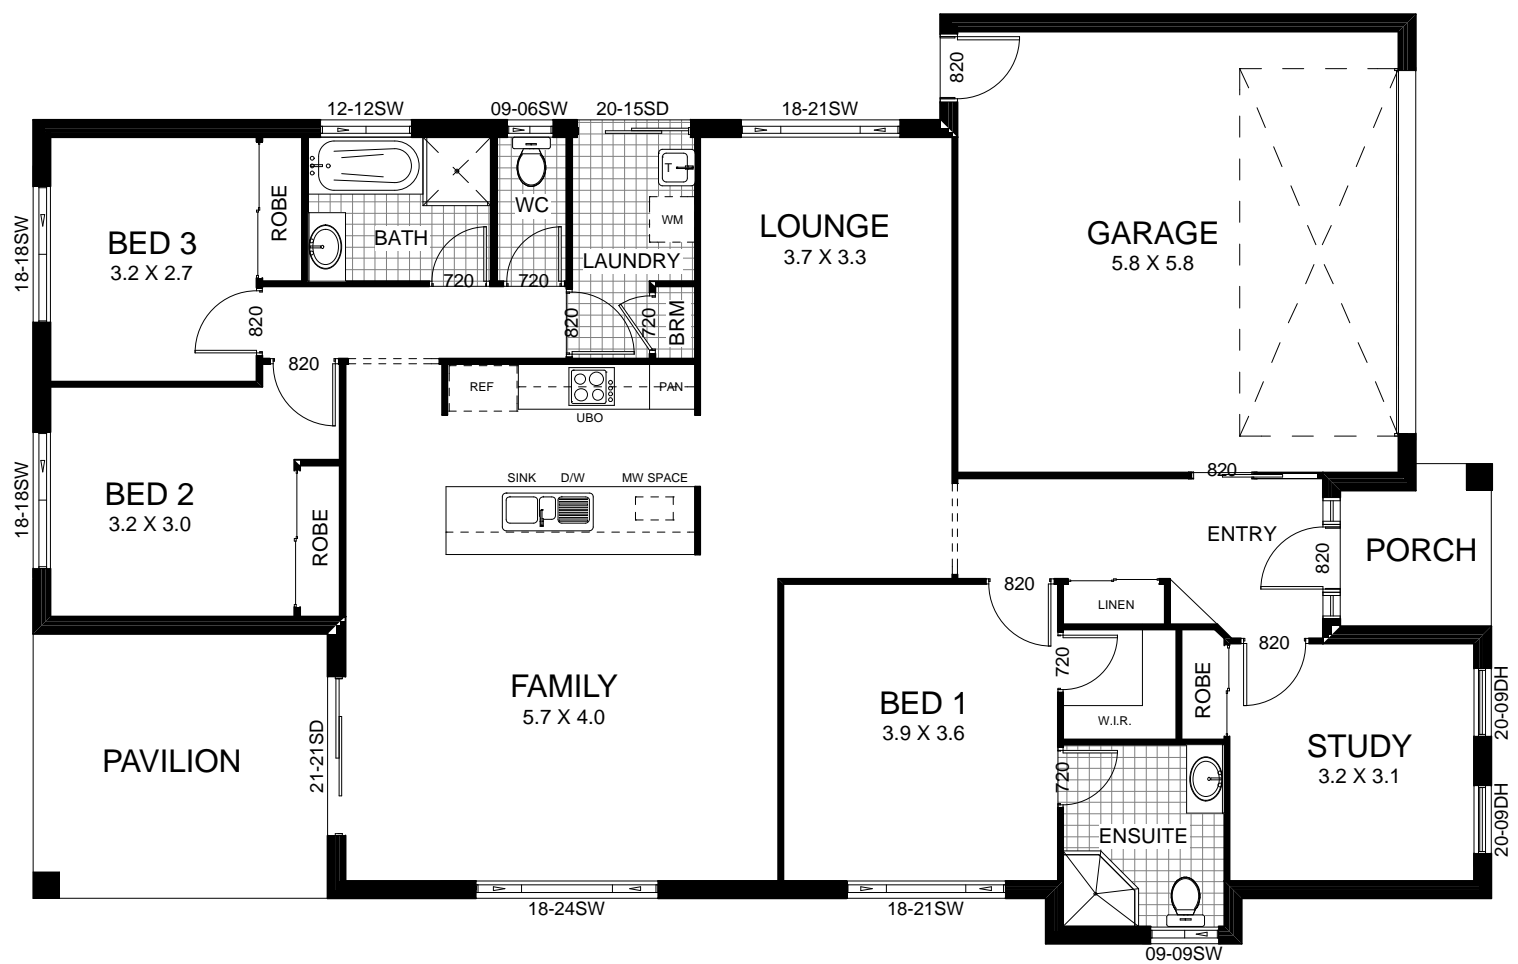

Impression only
Not for Construction

Designed to fit 15.3m+ lot width
Designed to fit 14m+ zero lot width

Ground: 149.62m²
Garage: 37.40m²
Pavillion: 13.65m²
Porch: 3.95m²

Total Area: 204.62m² / 22 Squares

Ext. Width: 12.30m
Ext Length: 19.30m

THE BLUE AMAZON