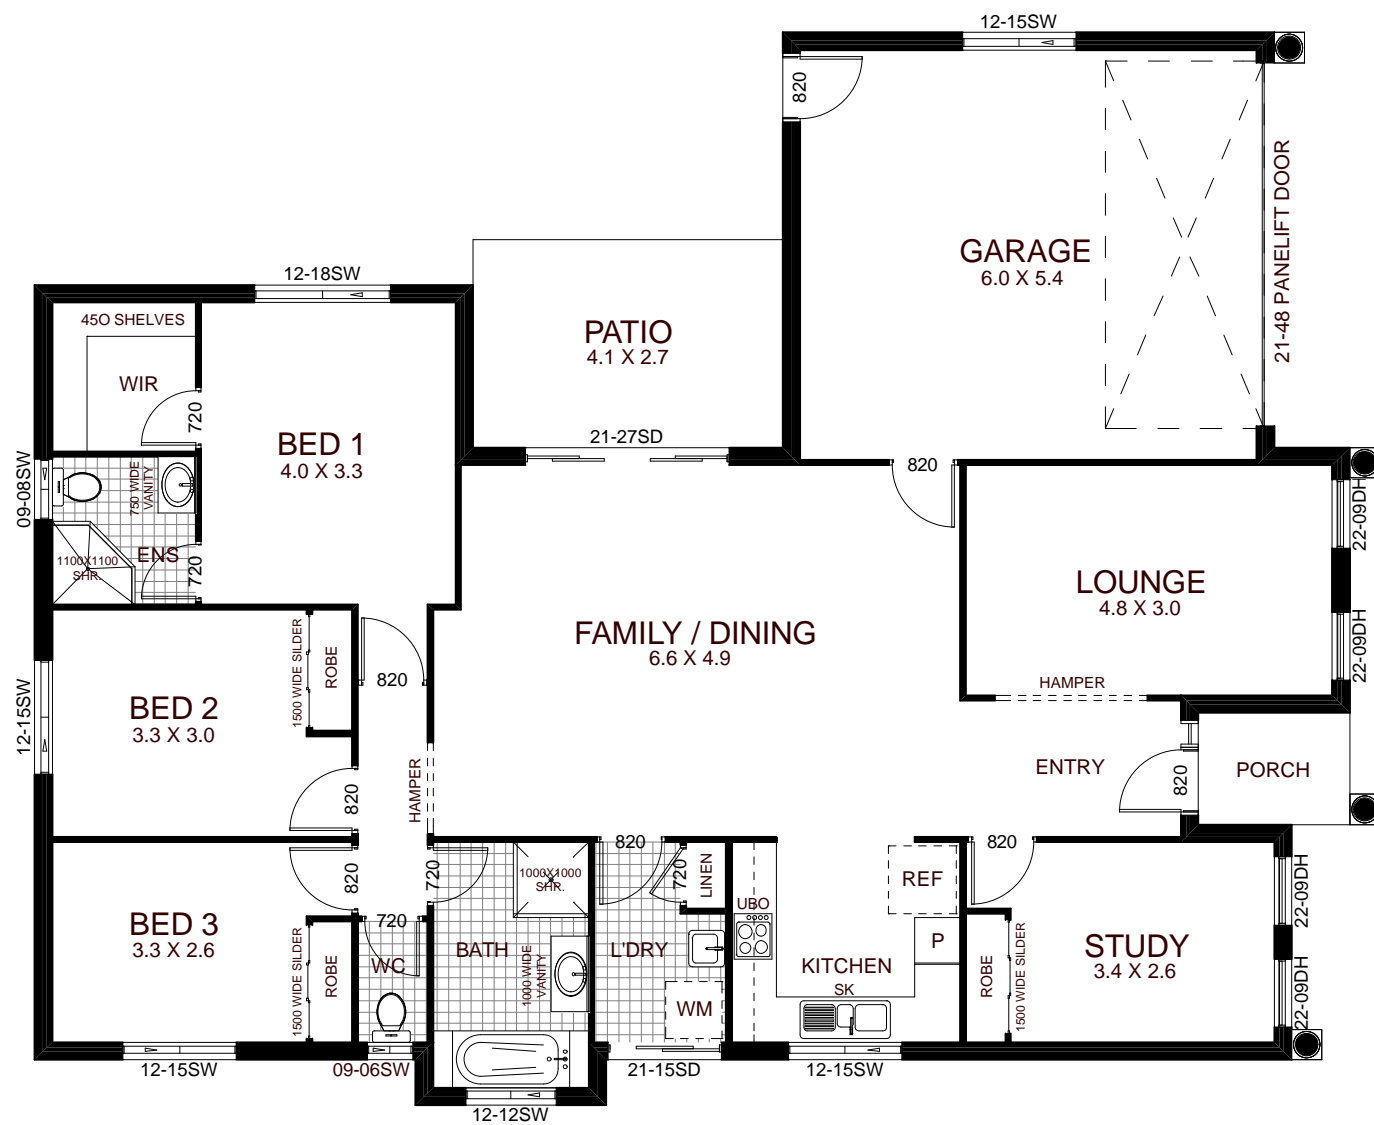

Artist Impression Only
Not for Construction

Designed to fit 17.19m+ lot width
Designed to fit 15.89m+ zero lot width

Ground: 147.99m²
Garage: 37.27m²
Patio: 11.27m²
Porch: 2.96m²

Total Area: 199.49m² / 21.5 Squares

Ext. Width: 14.19m
Ext. Length: 17.40m

THE BLUE SPRUCE